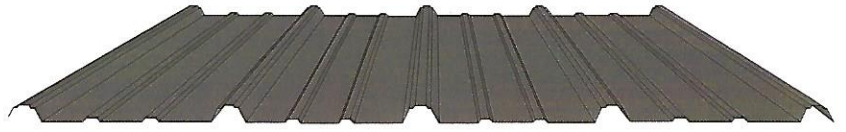

^ 16" Panels Available
! PREMIUM COLOR
• Energy Star Compliant
♦ Available in Textured Finish

The Metal Roof Experts!

40 Year
Paint Warranty!

29 Gauge Colors in Stock

Alpha Rib Panel

Weather Max Panel

Desert Sand
• SR 42

Light Stone
• SR 56

Ash Gray
• SR 46

Charcoal Gray
• SR 37

Saddle Tan
• SR 47

Burnished Slate
• SR 34

Evergreen
• SR 35

Ivy Green
• SR 28

Berry
• SR 29